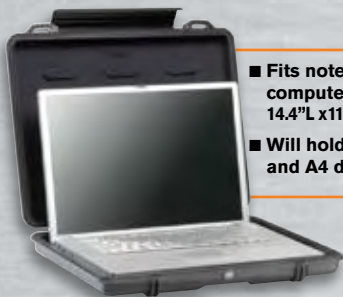

1090CC HARDBACK™ CASE
(WITH COMPUTER CASE LINER)